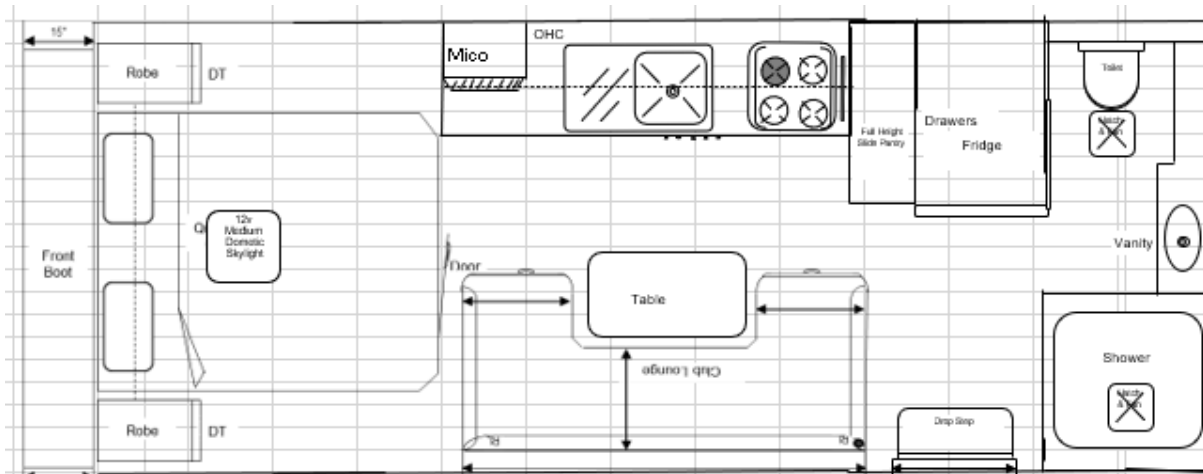

OFF ROAD

LENGTH -22'.4'/ TARE-2700KG/ BALL-180KG/ ATM -3300KG
All Weights are Approximate

Features

Queen Bed with Mattress Under Bed Storage	Heavy Duty Chassis off Road Heavy Duty All-Terrain Tyres/ 12-inch Brake
Club lounge 1 Sirocco fan	Galvanised Wheels Arches 3 Arm Bumper Bar Reverse Camera/Break Safe system
180L Compressor Fridge	16" Alloy Wheels
Cooktop (3 Gas & 1 Elec) (Swift) with Range hood (Sphere)	Brake Away Safety System
Mini Grill (Swift) Oven	01 x Spare Wheel
Microwave	Checker Plate (Front & Sides)
Black Pack	Checker Plate (Front & Sides)
Reverse Cycle Air Conditioner (IBIS-4)	Awning Light
24" TV With Wall Bracket	DO 35 Couplings
BM Pro Battery management system	Gas/Electric (Swift) 28L
LED Lighting	02 x 95L Water tanks & Grey water tank
Washing Machine (3.2kg) (Top Loading)	Tap on A-Frame
Double Power Point	02 x Solar Panel (200W) with 02 x 100Amp Battery & Charger
Stainless Steel Deep Bowl Sink	External 12V, 240V and Antenna Points
Full Ensuite with Ceramic Vanity	Wine guard Antenna
Toilet	Gas Bayonet
Radio With CD/DVD/MP3 Player	02 x 9kg Gas Bottles
Eurovision Windows (Aussie Traveller)	External Picnic Table/External TV point
Tri-lock Security Door	Roll out Awning
Square Benchtop	Anderson Plug
Magazine Pouch	Door Handle Light
Grab Handle at Entrance	Tunnel Boot
Tool Box	Meranti Timber Frame